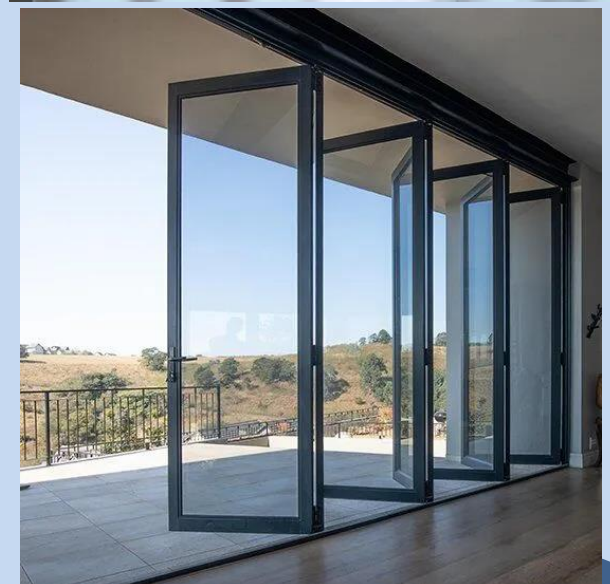

Product & Services Catalog

CONTACT
+27 73 811 1233
114 4th Street
Kew,
Johannesburg
2090

TABLE OF CONTENTS

ALUMINUM WINDOWS	03
AWNING WINDOWS.....	03
ALUMINUM CASEMENT WINDOWS.....	04
SLIDING WINDOWS.....	05
PANE WINDOWS.....	06
TURN AND TILT WINDOWS.....	07
ALUMINIUM TRIPLE WINDOWS.....	08
FIXED WINDOWS.....	09
ALUMINUM DOORS	10
SLIDING DOORS.....	10
HINGED DOORS.....	11
FOLDING / STACKING DOORS.....	12
PIVOT DOORS.....	13
TABLE DOORS.....	14
LOUVRE'S WINDOWS & SHUTTERS	15
ALUMINUM SHADES	16
ALUMINUM GATES & FENCES	17
ALUMINUM GATES & FENCES	18
ALUMINUM KITCHENS	19
ALUMINUM CEILINGS	20
ALUMINUM ROOFS	21
OTHER SERVICES	22

ALUMINUM WINDOWS

AWNING WINDOWS

ALUMINUM CASEMENT WINDOWS

SLIDING WINDOWS

PANE WINDOWS

TURN AND TILT WINDOWS

ALUMINIUM TRIPLE WINDOWS

FIXED WINDOWS

ALUMINUM DOORS

SLIDING DOORS

HINGED DOORS

FOLDING / STACKING DOORS

PIVOT DOORS

STABLE DOORS

LOUVRE'S WINDOWS & SHUTTERS

ALUMINUM SHADES

PAINTING

FOUNDATION

GENERAL ROOFING

WOOD WORKS

BRICK LAYING

LEVELING

Note: The images are examples of our work and available options. We also manufacture and install custom-designed windows, doors, ceilings, paving, roofing or general construction solutions to your specifications.