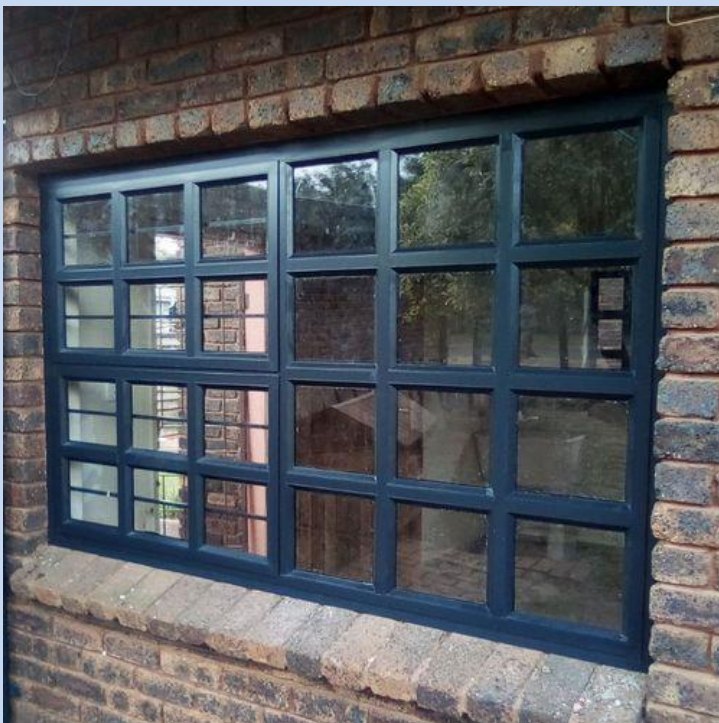

Product & Services Catalog

CONTACT
+27 73 811 1233
114 4th Street
Kew,
Johannesburg
2090

TABLE OF CONTENTS

ALUMINUM WINDOWS	03
AWNING WINDOWS.....	03
ALUMINUM CASEMENT WINDOWS.....	04
SLIDING WINDOWS.....	05
PANE WINDOWS.....	06
TURN AND TILT WINDOWS.....	07
ALUMINIUM TRIPLE WINDOWS.....	08
FIXED WINDOWS.....	09
ALUMINUM DOORS	10
SLIDING DOORS.....	10
HINGED DOORS.....	11
FOLDING / STACKING DOORS.....	12
PIVOT DOORS.....	13
TABLE DOORS.....	14
LOUVRE'S WINDOWS & SHUTTERS	15
ALUMINUM SHADES	16
ALUMINUM GATES & FENCES	17
ALUMINUM GATES & FENCES	18
ALUMINUM KITCHENS	19
ALUMINUM CEILINGS	20
ALUMINUM ROOFS	21
OTHER SERVICES	22

ALUMINUM WINDOWS

AWNING WINDOWS

ALUMINUM CASEMENT WINDOWS

SLIDING WINDOWS

PANE WINDOWS

TURN AND TILT WINDOWS

ALUMINIUM TRIPLE WINDOWS

FIXED WINDOWS

ALUMINUM DOORS

SLIDING DOORS

HINGED DOORS

FOLDING / STACKING DOORS

PIVOT DOORS

STABLE DOORS

LOUVRE'S WINDOWS & SHUTTERS

ALUMINUM SHADES

PAINTING

FOUNDATION

GENERAL ROOFING

WOOD WORKS

BRICK LAYING

LEVELING

Note: The images are examples of our work and available options. We also manufacture and install custom-designed windows, doors, ceilings, paving, roofing or general construction solutions to your specifications.